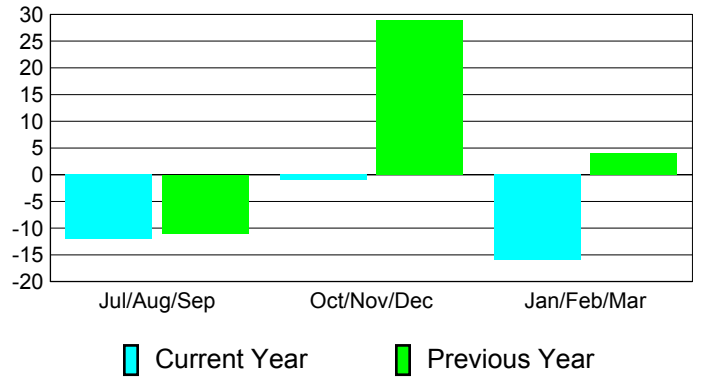

Membership Results
2010-2011

Membership
2009-2010

Month	Net Memb Goal	Actual New Memb	Actual Dropped Memb	Gain/Loss of Memb	Gain/Loss of Memb
Jul/Aug/Sep	0	22	-34	-12	-11
Oct/Nov/Dec	0	34	-35	-1	29
Jan/Feb/Mar	0	18	-34	-16	4
Totals	0	74	-103	-29	22

Membership Results 2010-2011

Goal, New, Dropped, Gain/Loss

Comparison of Membership Gain/Loss

Current Year Compared to the Previous Year

Gender Comparison 2010-2011

Jul/Aug/Sep

Oct/Nov/Dec

Jan/Feb/Mar