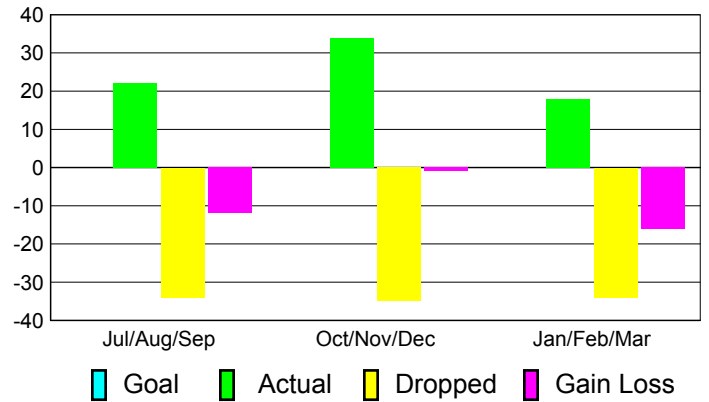

Membership Results 2010-2011

Goal, New, Dropped, Gain/Loss

Comparison of Membership Gain/Loss

Current Year Compared to the Previous Year